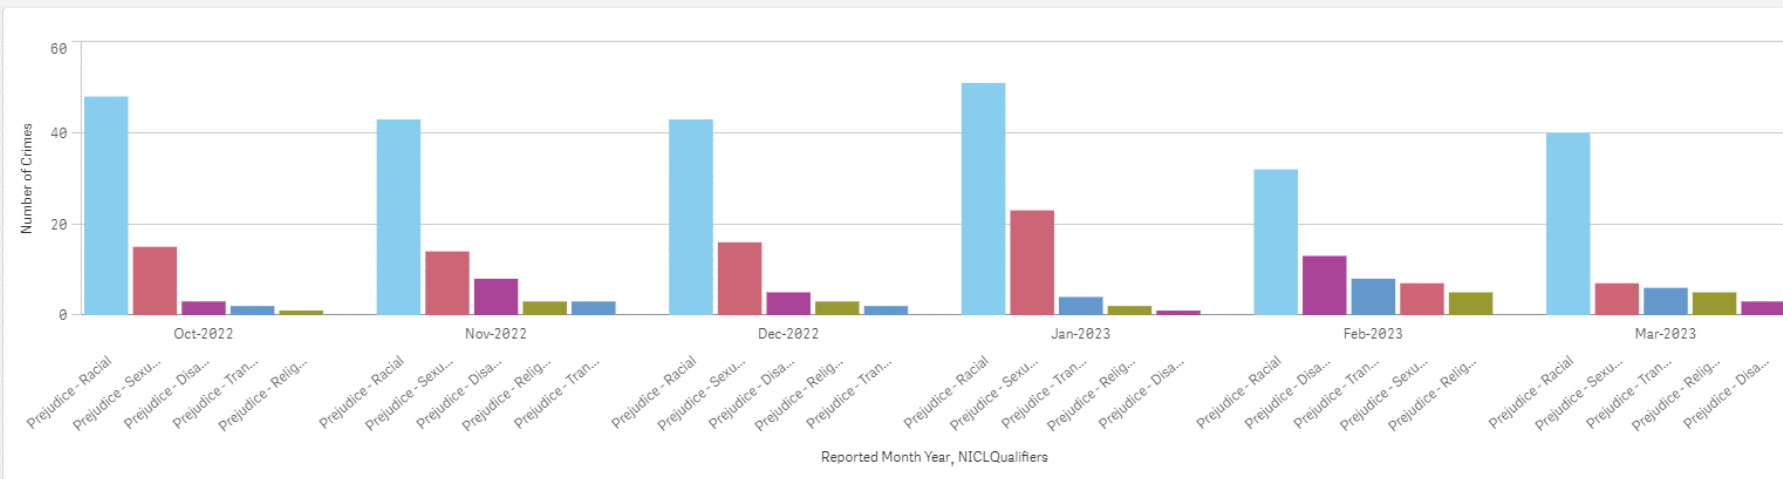

Performance – Hate Crime Overview

Force

Monthly hate crime volumes remain within nominal bounds with no exception

Data is reporting increases in Transgender and Sexual Orientation related hate which follows National trends.

Data from the victim satisfaction survey reports that Hate Crime victims have an 84.5% overall satisfaction rate with the service they receive from Wiltshire Police.

Warminster CPT

	Number of Crimes	Change (number)	Change (%)
Total	49	-31	-39.0%
Prejudice – Racial	20	-19	-48.7%
Prejudice – Sexual orientation	17	-2	-10.5%
Prejudice - Disability	11	-10	-47.6%
Prejudice - Religion	0	-2	-100.0%
Prejudice - Transgender	3	-1	-25.0%

Year on year comparison February 2022 to March 2023 (note: an individual crime can be tagged with more than one prejudice type e.g. sexual orientation & transgender)

Force Hate Crime (6 months to March 2023)